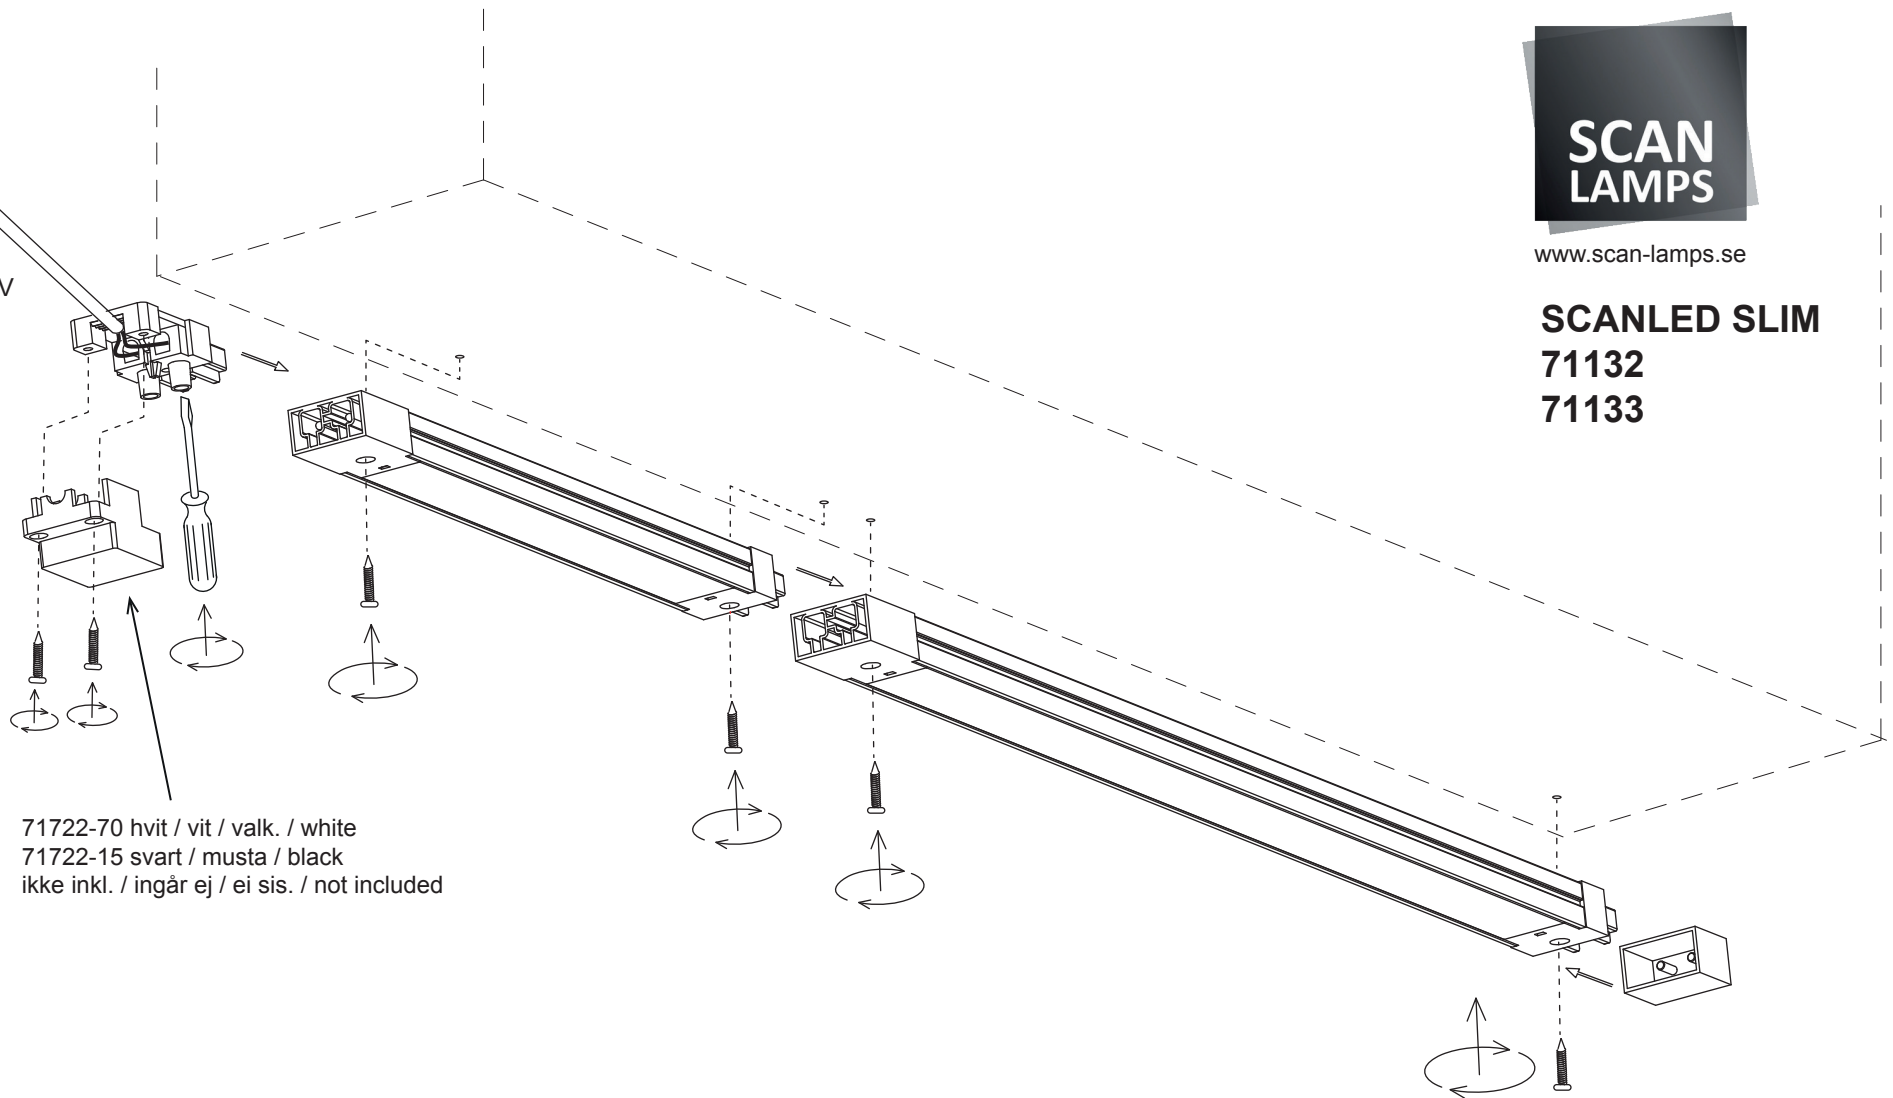

**SCAN
LAMPS**

www.scan-lamps.se

SCANLED SLIM

71132

71133

220-240V
50-60Hz

71722-70 hvit / vit / valk. / white
71722-15 svart / musta / black
ikke inkl. / ingår ej / ei sis. / not included

71132

Light source: 5,5W LED
Luminous flux: 290 lm
Colour temperature: 2700 K
CRI: >=80
Power consumption: 6 kWh/1000h
Lifetime: 50 000 h
Dimmable

71133

Light source: 9W LED
Luminous flux: 550 lm
Colour temperature: 2700 K
CRI: >=80
Power consumption: 9,9 kWh/1000h
Lifetime: 50 000 h
Dimmable